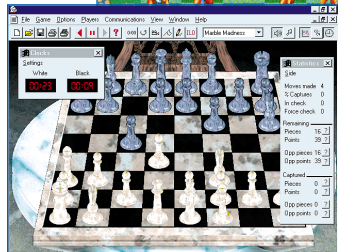

Sincerely,

Ken & Sue Currier

Championship Chess™

**Choose the Ultimate Battleground
For a Fight to the Finish!**

New
for
Windows 95!

- Choose from 10+ skill levels ranging from beginner to expert.
- Play solo, with your friends, or watch and learn as Championship Chess plays itself at different skill levels.

- Modem and Network Play let you challenge chess players worldwide.
- Save and Print game board and move listings to review and remember key moves and strategies.
- Play and view 500+ classic chess games.
- On-line help provides complete rules with animated demonstrations, hints and glossary of chess terms.
- Play in 2-D or 3-D.
- Complete statistical breakdown helps you track your progress.