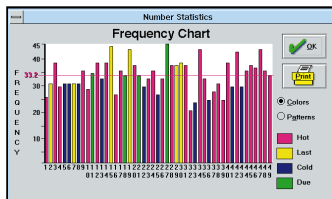

The Hit Index (1.30 in parenthesis) shows that the number 47 has been hitting 30% more frequently than average.

3.5 DISK VERSION

order # 5011

order # 8508

System Requirements: You need a 386DX or higher DOS-compatible PC with DOS 3.3 or higher. Microsoft® Windows® 3.0 or later including Windows® 95. 4MB of RAM (8MB recommended). VGA or SVGA. A CD-ROM drive or 1.44MB floppy drive. A hard drive with at least 3MB available. A Windows-supported mouse and printer.

$14⁹⁵

Call: 1-800-759-2562
Fax: (305) 569-1350

35