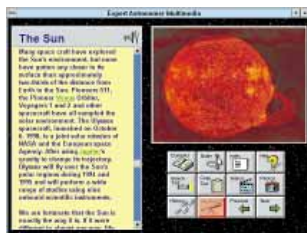

Astronomer™

Explore the Night Sky on your PC!

300 informative text articles written by NASA, the Jet Propulsion Laboratory, the Astronomical Society of the Pacific, Science Writer Philip Tece and others. Click on key words or pictures to jump to hypertext articles.

The control buttons help you navigate through the wealth of information. "History" keeps a log of what you've viewed so that you can jump back to any topic. Press the "Guide" button for a tutorial and overview.

400 pictures of solar system and deep space objects. Just click on a picture for a full screen view or click the "Sky View" button to automatically find the object as it would appear in your backyard.