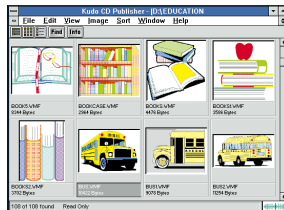

3500 ClipArt™ #2 IMAGES

**More great images for
Windows and Macintosh!**

25 categories including:

Animals, Education, Food, Sports, Government, Design, Technology and many more.

Our second collection of **professional, royalty-free images**. Same high quality, same low price.

Browse and Preview your images in seconds through the Image Browser. Select categories, preview images, sort by name or size. **Drag and drop** into applications, or print images in various sizes.

$19⁹⁵

System Requirements: PC: 386SX or higher DOS-compatible PC with DOS 3.3 or higher. Microsoft® Windows® 3.1 or later including Windows® 95. VGA OR SVGA (256 colors). 4MB of RAM. A CD-ROM drive. A hard drive with 5MB free space. A Windows-supported mouse. **MACINTOSH:** 68020 CPU or higher. System 6.0.7 or higher (System 7 recommended). 5MB of RAM. A CD-ROM drive. A hard drive with 1MB free space.