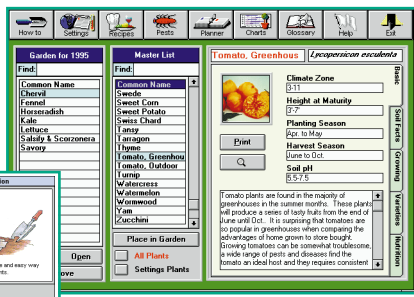

Vegetable Gardening™

Delicious Vegetables and Savory Herbs ... Straight From Your Own Garden!

Vegetable and herb records include:

- Names, descriptions, and varieties.
- Soil preparation and maintenance.
- Planting, spacing and harvesting.
- Nutritional information.
- Detailed planting information.
- Garden tools and tips.
- Gardening techniques.

There's nothing like the taste of fresh-picked vegetables! **Expert Vegetable Gardening™** is your guide to fun and easy vegetable growing.

System Requirements: You need a 386DX or higher DOS-compatible PC with DOS 3.3 or higher. Microsoft® Windows® 3.1 or later including Windows® 95. VGA or SVGA. 4MB of RAM (8MB recommended). A CD-ROM drive or a 1.44MB floppy drive. A hard drive with at least 6MB available. A Windows-supported mouse and printer.

$14⁹⁵