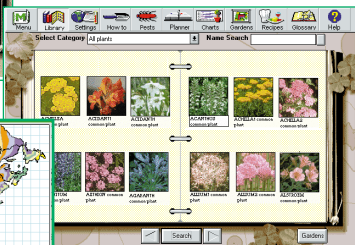

order # 8539

Call: 1-800-759-2562

Fax: (305) 569-1350

NEW!

Easy Home Gardening™

Easy-to-Follow Planning, Planting, Harvesting & Care Tips Make "Green Thumb" Gardening a Breeze!

Easy Home Gardening provides everything you need to know as you "grow" your own garden. Whether you want to harvest your own vegetables or plant a beautiful rose garden, you'll have all the tools you need to make any garden flourish.

Easy Home Gardening provides you with everything you need to know, as you "grow" your own garden.

Use the zone map to specify your **climate zone** and **soil**

Learn From The Masters Over 40 "How-to-Garden" Videos

The Masters demonstrate essential gardening techniques like soil preparation, arranging flower beds, planting seeds and basic landscaping.

Plant Selection Made Easy

Browse through the beautiful Plant Library and select your favorites from **over 1,100 flowers, trees, vegetables and herbs.**