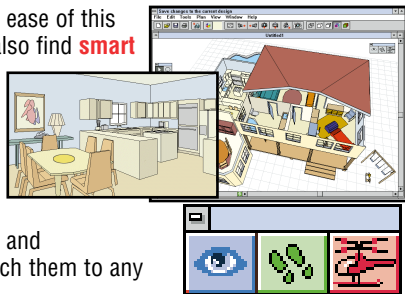

Use the **helicopter, walk-through, and look-around tools** to take a tour around, above, through or even below your model! **Instantly.**

NO WAITING FOR REDRAW!

$14⁹⁵

System Requirements: You need a 386DX or higher DOS-compatible PC with DOS 3.3 or higher. Microsoft® Windows® 3.1 or later including Windows® 95. VGA or SVGA. 4MB of RAM (8MB recommended). A 1.44MB floppy drive. A hard drive with at least 7MB available. A Windows-supported mouse and printer.

Landscape Design 3D™

Dream, Design, and then Walk through your Landscape Vision!

Create a unique landscape plan for your back yard – in minutes!

- Simply select your favorite flowers, trees, shrubs and garden accessories.
- Drag'n drop your objects to create your landscape.
- Jump into 3D using the **walk-through, look-around** and **helicopter tools** to take a bird's-eye tour around, above, and through your design!

Software Development by Smart Software, Inc.