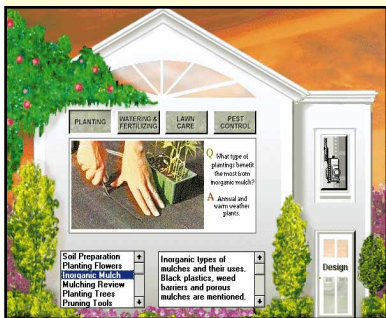

Basics on lawn care includes:

- Soil preparation
- Planting and fertilizing techniques
- Pest control and more!

Software Development by Smart Software, Inc.

See your landscape grow and mature over time,