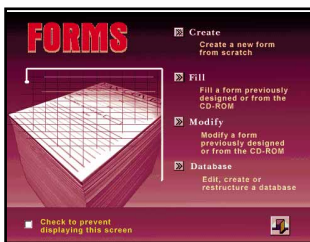

Forms™

Designing and using forms is a snap with "Wizards" to guide you step-by-step!

Create Your Own Professional Looking Forms Effortlessly...

Create, modify, and fill forms automatically using Wizards.

Over 400 form templates, including 25 NEBS forms. All of them are ready to use or edit them to suit your needs.

Wizard Help...your big advantage

Wizards are smart tools with hints, advice and step-by-step guidance that make it a breeze to create well-designed, useful forms.

The **Form Fill Wizard** ensures that you enter data effortlessly.

System Requirements: You need a 386SX or higher DOS-compatible PC with DOS 3.3 or higher. Microsoft® Windows® 3.1 or later including Windows® 95. VGA or SVGA. 4MB of RAM (8MB recommended). A CD-ROM drive. A hard drive with at least 8MB available. A Windows-supported mouse and printer.

$14⁹⁵

order # 8515

Labels™

Create Perfect Labels in Three Easy Steps!

Select a Label Style.

Choose from over 200 standard label styles and shapes including:

- Avery
- NEBS
- Laser Printer