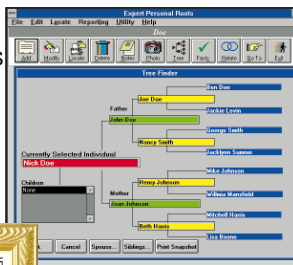

Personal Roots™

Record Your Family's History, Pictures and Ancestors in one Convenient Place.

Enter an unlimited number of relatives in a family tree. Include any type of information you choose:

- **Dates:** Birth, marriage, and death.
- **Personal characteristics:** Height, weight, nationality, and medical history.
- **Background:** Education, occupation, address and phone/fax numbers.
- **10 additional fields** that you can customize.