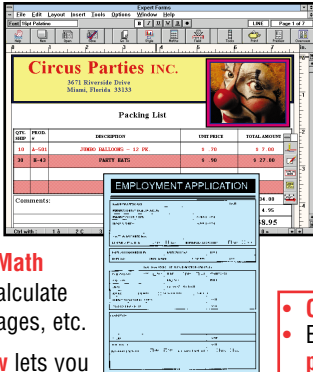

\$14⁹⁵

3.5
DISK
VERSION

order # 5021

Forms™

Create Professional Looking Forms for Home and Office!

Powerful line and box tools

allow you to use any of 14 line styles, 256 colors, and 20 fill patterns.

Easily create Math Formulas