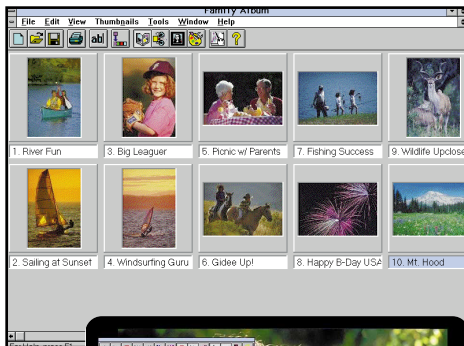

Word Scramble

Unravel the unknown words in this classic anagram game.

System Requirements: You need a 386SX or higher DOS-compatible PC with DOS 3.3 or higher. Microsoft® Windows® 3.1 or later including Windows® 95. SVGA. 4MB of RAM (8MB recommended). A CD-ROM drive. A hard drive with at least 4MB available. A Windows-supported mouse and printer. An optional 8-bit or higher sound card.

\$14⁹⁵

Family Album™

Now You Can Preserve your Most Treasured Memories Electronically – Forever!

It's Easy to Relive the Memories

- Built-in Slide Show or Screen Saver make it simple to view your photos.
- Use special transition effects between each image.
- Supports 57 different file types.
- Screensaver's built-in password protection locks out unwanted viewers.