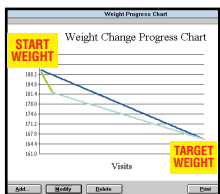

Diet & Fitness™

Eat Right, Stay Fit, Enjoy Life!

1. **1. Target a Reasonable Weight.**
   - Enter personal information.
   - Set your weight loss/gain goals.
2. **2. Eat the Foods You Like!**
   - **Over 8000 foods** in the database.
   - **USDA nutritional information** on each food.