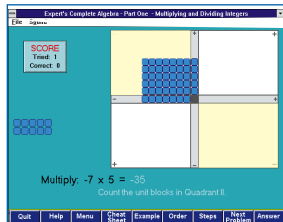

3. Practice & Review

- Over **75 topics** included in the interactive tutorial.
- **Glossary** of algebraic terms and mathematical laws for quick review.
- Keep track of improvement with **Progress Reports** for each user.

System Requirements: You need a 386DX or higher DOS-compatible PC with DOS 3.3 or higher. Microsoft® Windows® 3.1 or later including Windows® 95. VGA or SVGA. 4MB of RAM (8MB recommended). An MPC compatible CD-ROM drive. A hard drive with at least 10MB available. A Windows-supported mouse.

An optional 8-bit or higher sound card.

$14⁹⁵

NEW!