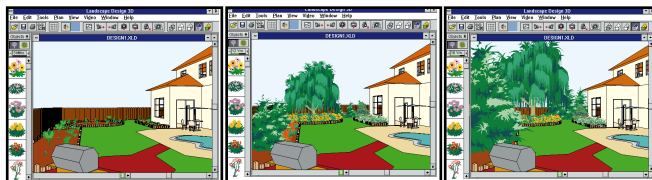

System Requirements: 386DX or higher DOS-compatible PC with DOS 3.3 or higher. Microsoft® Windows® 3.1 or later including Windows® 95. 256-color or higher SVGA. 4MB of RAM (8MB recommended). CD-ROM drive. 1MB hard drive space. Mouse and printer. An 8-bit or higher sound card.

$14⁹⁵